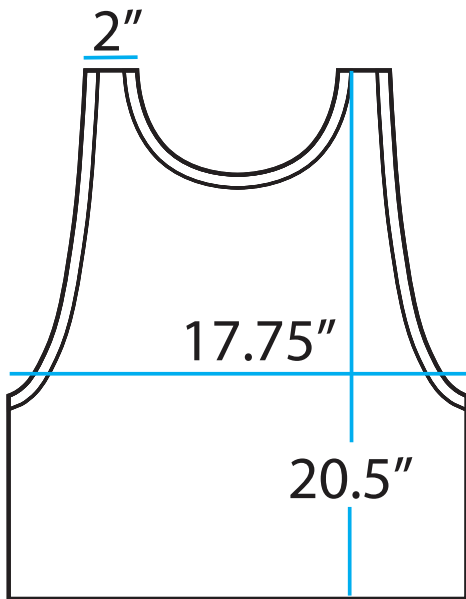

Custom Water Pinnie Sizes

100% Dye Sublimated Printing

LBW100X • Extra Large no Bias

LBW100M • Medium Large no Bias

LBW100S • Small no Bias

LBW100Y • Youth no Bias

Custom Water Pinnie Sizes

100% Dye Sublimated Printing

LBW100X • Extra Large with Bias

LBW100M • Medium Large with Bias

LBW100S • Small with Bias

LBW100Y • Youth with Bias