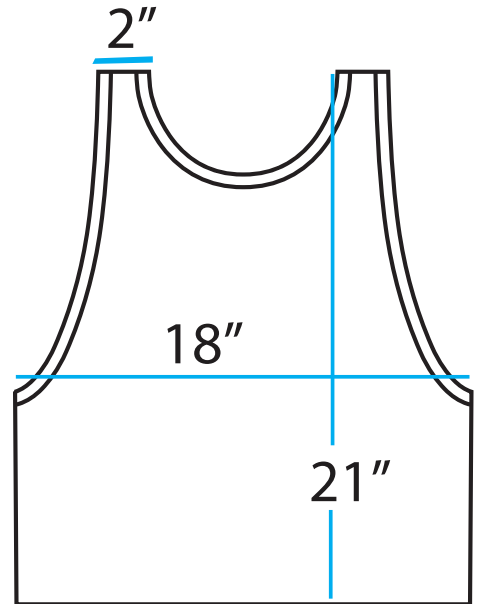

Custom Water Pinnie Sizes

100% Dye Sublimated Printing

LBW100X • Extra Large no Bias

LBW100M • Medium Large no Bias

LBW100S • Small no Bias

LBW100Y • Youth no Bias

Custom Water Pinnie Sizes

100% Dye Sublimated Printing

LBW100X • Extra Large with Bias

LBW100M • Medium Large with Bias

LBW100S • Small with Bias

LBW100Y • Youth with Bias