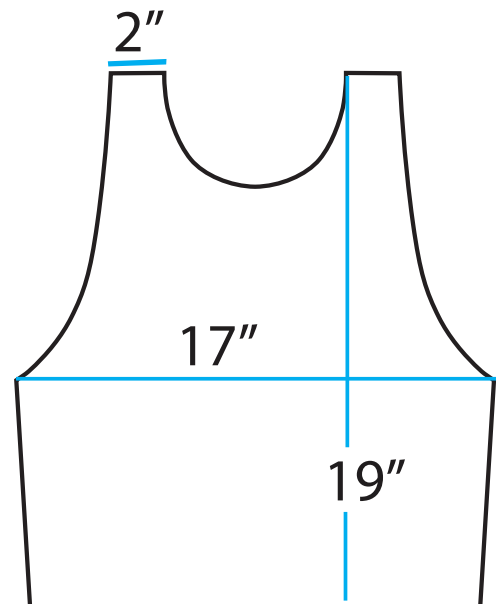

Custom Water Pinnie Sizes

100% Dye Sublimated Printing

LBW100X • Extra Large no Bias

LBW100M • Medium Large no Bias

LBW100S • Small no Bias

LBW100Y • Youth no Bias

Custom Water Pinnie Sizes

100% Dye Sublimated Printing

LBW100X • Extra Large with Bias

LBW100M • Medium Large with Bias

LBW100S • Small with Bias

LBW100Y • Youth with Bias