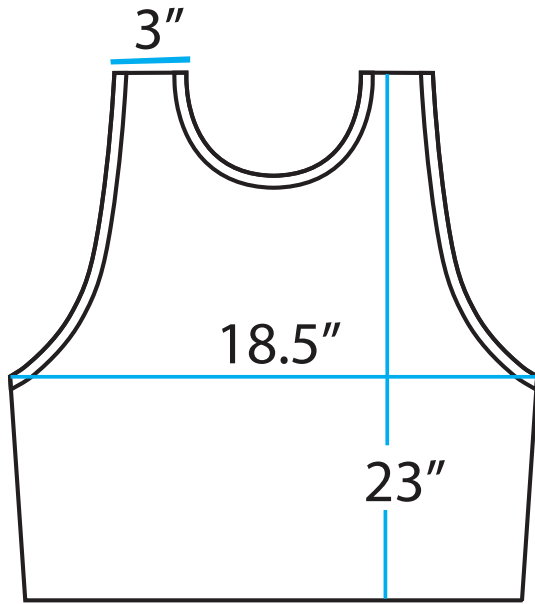

Custom Water Pinnie Sizes

100% Dye Sublimated Printing

LBW100X • Extra Large no Bias

LBW100M • Medium Large no Bias

LBW100S • Small no Bias

LBW100Y • Youth no Bias

Custom Water Pinnie Sizes

100% Dye Sublimated Printing

LBW100X • Extra Large with Bias

LBW100M • Medium Large with Bias

LBW100S • Small with Bias

LBW100Y • Youth with Bias