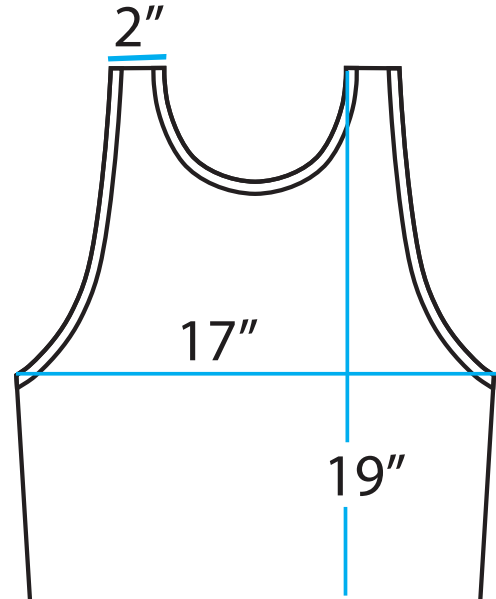

Custom Water Pinnie Sizes

100% Dye Sublimated Printing

LBW100X • Extra Large no Bias

LBW100M • Medium Large no Bias

LBW100S • Small no Bias

LBW100Y • Youth no Bias

Custom Water Pinnie Sizes

100% Dye Sublimated Printing

LBW100X • Extra Large with Bias

LBW100M • Medium Large with Bias

LBW100S • Small with Bias

LBW100Y • Youth with Bias