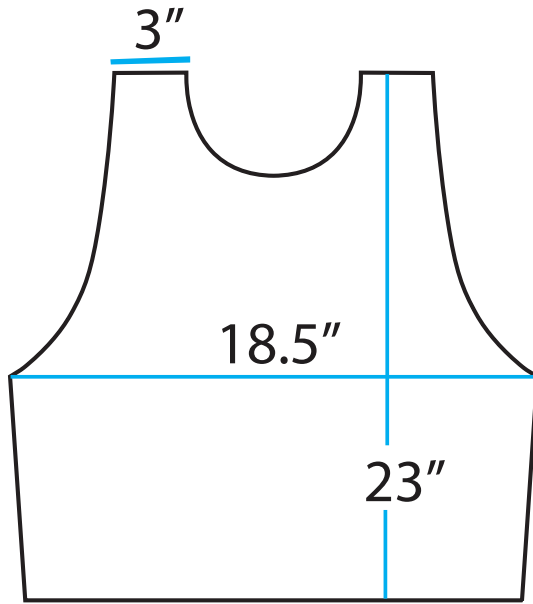

Custom Water Pinnie Sizes

100% Dye Sublimated Printing

LBW100X • Extra Large no Bias

LBW100M • Medium Large no Bias

LBW100S • Small no Bias

LBW100Y • Youth no Bias

Custom Water Pinnie Sizes

100% Dye Sublimated Printing

LBW100X • Extra Large with Bias

LBW100M • Medium Large with Bias

LBW100S • Small with Bias

LBW100Y • Youth with Bias