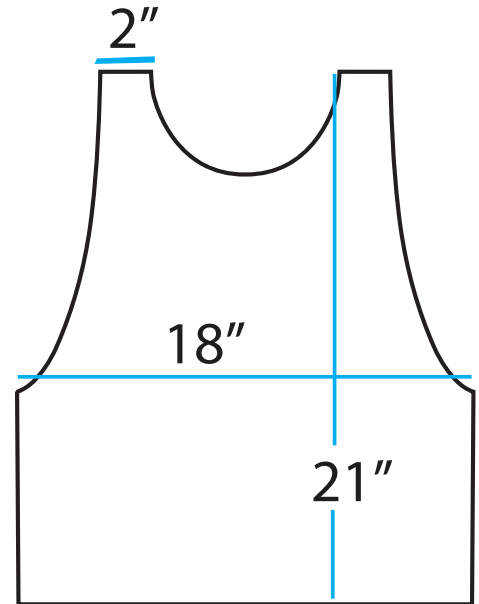

Custom Water Pinnie Sizes

100% Dye Sublimated Printing

LBW100X • Extra Large no Bias

LBW100M • Medium Large no Bias

LBW100S • Small no Bias

LBW100Y • Youth no Bias

Custom Water Pinnie Sizes

100% Dye Sublimated Printing

LBW100X • Extra Large with Bias

LBW100M • Medium Large with Bias

LBW100S • Small with Bias

LBW100Y • Youth with Bias