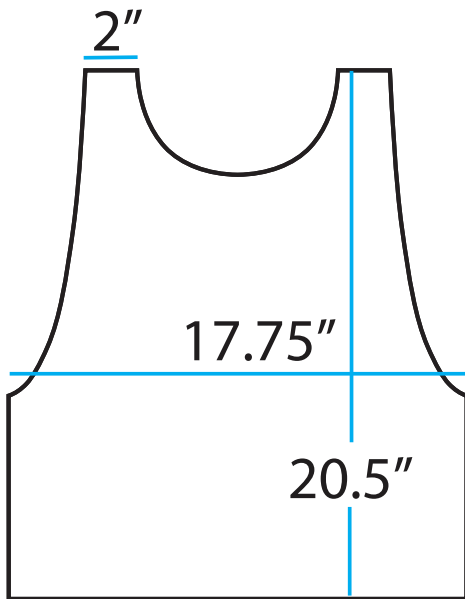

Custom Water Pinnie Sizes

100% Dye Sublimated Printing

LBW100X • Extra Large no Bias

LBW100M • Medium Large no Bias

LBW100S • Small no Bias

LBW100Y • Youth no Bias

Custom Water Pinnie Sizes

100% Dye Sublimated Printing

LBW100X • Extra Large with Bias

LBW100M • Medium Large with Bias

LBW100S • Small with Bias

LBW100Y • Youth with Bias