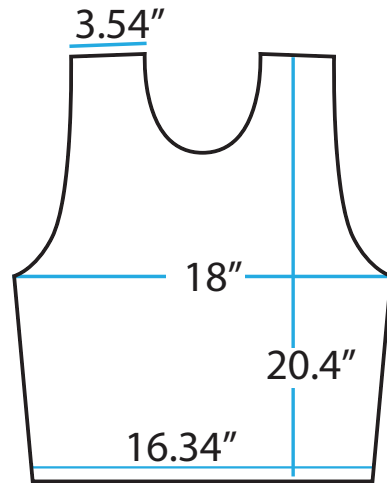

Custom Nordic Bib Sizes

100% Dye Sublimated Printing

LBN200M • Men's Nordic with Bias

LBN200M • Men's Nordic no Bias

LBN200W • Women's Nordic with Bias

LBN200W • Women's Nordic no Bias

LBN200J • Junior Nordic no Bias

LBX102 • Extra Large Nordic no Bias