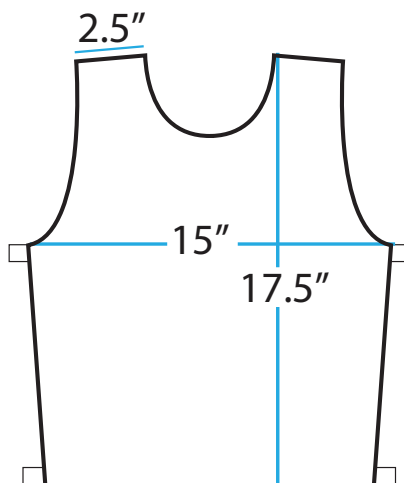

Custom Nordic Bib Sizes

100% Dye Sublimated Printing

LBN200M • Men's Nordic with Bias

LBN200M • Men's Nordic no Bias

LBN200W • Women's Nordic with Bias

LBN200W • Women's Nordic no Bias

LBN200J • Junior Nordic no Bias

LBX102 • Extra Large Nordic no Bias