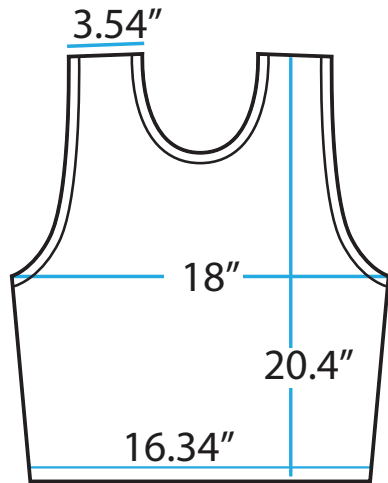

Custom Nordic Bib Sizes

100% Dye Sublimated Printing

LBN200M • Men's Nordic with Bias

LBN200M • Men's Nordic no Bias

LBN200W • Women's Nordic with Bias

LBN200W • Women's Nordic no Bias

LBN200J • Junior Nordic no Bias

LBX102 • Extra Large Nordic no Bias