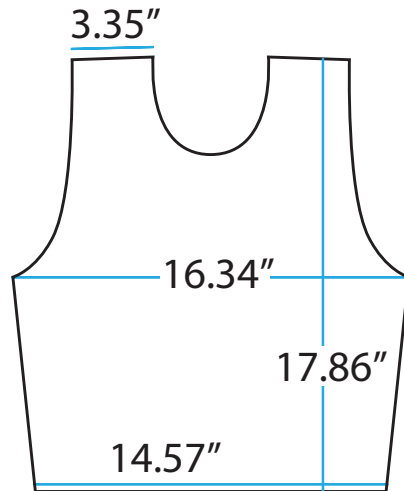

Custom Nordic Bib Sizes

100% Dye Sublimated Printing

LBN200M • Men's Nordic with Bias

LBN200M • Men's Nordic no Bias

LBN200W • Women's Nordic with Bias

LBN200W • Women's Nordic no Bias

LBN200J • Junior Nordic no Bias

LBX102 • Extra Large Nordic no Bias