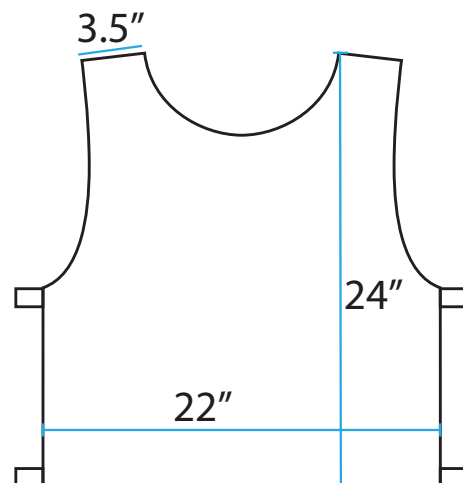

Custom Nordic Bib Sizes

100% Dye Sublimated Printing

LBN200M • Men's Nordic with Bias

LBN200M • Men's Nordic no Bias

LBN200W • Women's Nordic with Bias

LBN200W • Women's Nordic no Bias

LBN200J • Junior Nordic no Bias

LBX102 • Extra Large Nordic no Bias