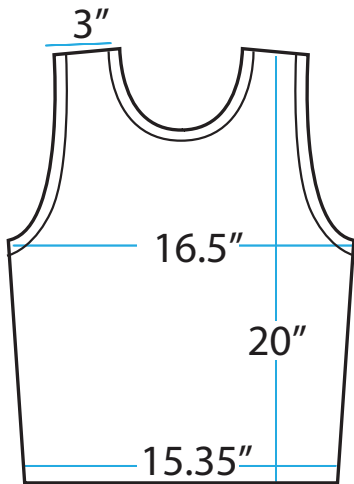

Custom Alpine Bib Sizes

100% Dye Sublimated Printing

LBA100M • Men's Alpine with Bias

LBA100M • Men's Alpine no Bias

LBA100W • Women's Alpine with Bias

LBA100W • Women's Alpine no Bias

LBA100J • Junior Alpine with Bias