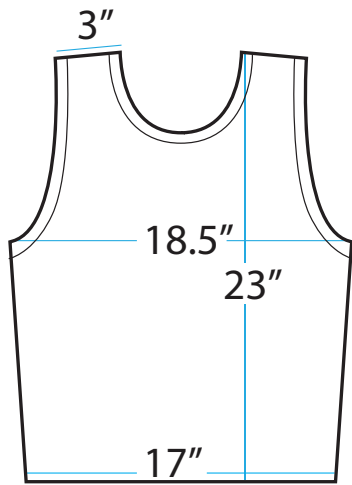

Custom Alpine Bib Sizes

100% Dye Sublimated Printing

LBA100M • Men's Alpine with Bias

LBA100M • Men's Alpine no Bias

LBA100W • Women's Alpine with Bias

LBA100W • Women's Alpine no Bias

LBA100J • Junior Alpine with Bias