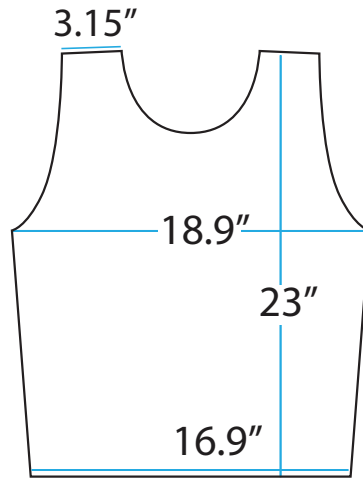

Custom Alpine Bib Sizes

100% Dye Sublimated Printing

LBA100M • Men's Alpine with Bias

LBA100M • Men's Alpine no Bias

LBA100W • Women's Alpine with Bias

LBA100W • Women's Alpine no Bias

LBA100J • Junior Alpine with Bias