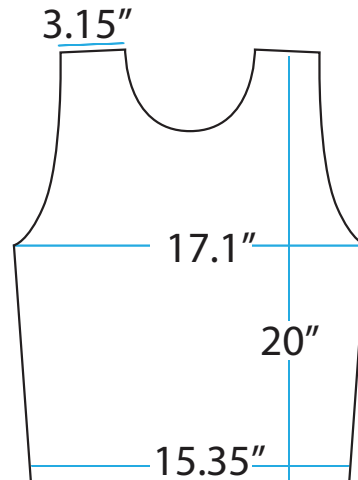

Custom Alpine Bib Sizes

100% Dye Sublimated Printing

LBA100M • Men's Alpine with Bias

LBA100M • Men's Alpine no Bias

LBA100W • Women's Alpine with Bias

LBA100W • Women's Alpine no Bias

LBA100J • Junior Alpine with Bias