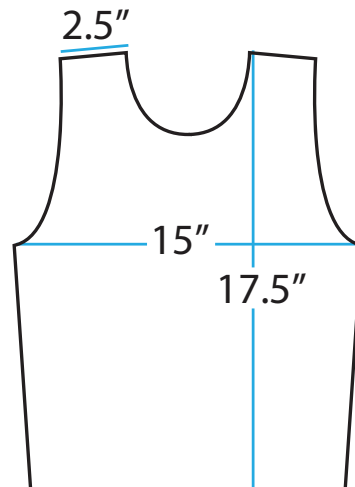

Custom Alpine Bib Sizes

100% Dye Sublimated Printing

LBA100M • Men's Alpine with Bias

LBA100M • Men's Alpine no Bias

LBA100W • Women's Alpine with Bias

LBA100W • Women's Alpine no Bias

LBA100J • Junior Alpine with Bias