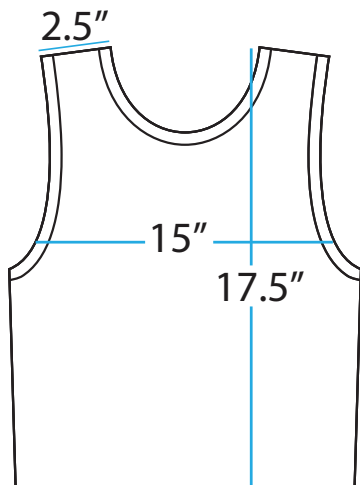

Custom Alpine Bib Sizes

100% Dye Sublimated Printing

LBA100M • Men's Alpine with Bias

LBA100M • Men's Alpine no Bias

LBA100W • Women's Alpine with Bias

LBA100W • Women's Alpine no Bias

LBA100J • Junior Alpine with Bias